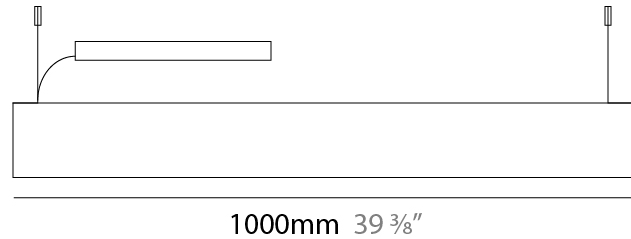

LED120 SUSPENSION

D71024-

base number
Color   Finish
Temperature   Options

1. To build a product code in our configurator select the specify button on the base model # product page
2. To build a manual product code on this datasheet choose from the options listed below in blue font and add the suffix to the base model #

GENERAL

Series: Woodlin
Subseries: LED120
Brand: Tunto
Division: Design
Mounting Type: Suspension
Mounting Location: Ceiling
Subcategory: Profile

PHYSICAL

Shape: Rectangle
Length (mm): 1000
Length (in): 39 ³/₈
Width (mm): 40
Width (in): 1 ⁹/₁₆
Height (mm): 120
Height (in): 4 ³/₄
Max. Overall Height (mm): 2120
Max. Overall Height (in): 83 ⁷/₁₆
Light Distribution: Direct / Indirect
Diffuser: Opal
Fixture Finish: [WAL / ASH / OAK / BLK / WHI](#)
Fixture Material: Wood
Cable Details: 2000mm / 78 3/4"

ELECTRICAL

Lamp Type: LED
Input Wattage (W): 46
Total Output Wattage (W): 38
Dimming: Tri-Mode (Non-Dimming and Phase Dimming (120Vac only) and 0-10V Dimming)
Driver Included: Yes
Driver Location: Integrated
Driver Type: Constant Current - Universal
Driver Class: Class 2
Input Voltage (V): 120 - 277
Constant Current (MA): 700

LED

Color Temperature (°K): [2700 / 3000 / 4000](#)
Max. Delivered Lumen (lm): 2200
CRI: >93 CRI
Lamp Life (hrs): 50000

OPTICAL

RATINGS AND CERTIFICATIONS

Certified By: Certified for North American Standards
IP rating: IP20

PROJECT _____
TYPE _____
SPECIFIER _____
QUANTITY _____
DATE _____