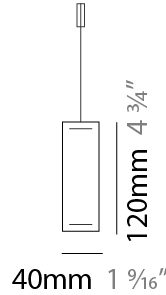

LED120 SUSPENSION

D71024-

base number
Color   Finish
Temperature   Options

1. To build a product code in our configurator select the specify button on the base model # product page
2. To build a manual product code on this datasheet choose from the options listed below in blue font and add the suffix to the base model #

GENERAL

Series: Woodlin
Subseries: LED120
Brand: Tunto
Division: Design
Mounting Type: Suspension
Mounting Location: Ceiling
Subcategory: Profile

PHYSICAL

Shape: Rectangle
Length (mm): 1000
Length (in): 39 ³/₈
Width (mm): 40
Width (in): 1 ⁹/₁₆
Height (mm): 120
Height (in): 4 ³/₄
Max. Overall Height (mm): 2120
Max. Overall Height (in): 83 ⁷/₁₆
Light Distribution: Direct / Indirect
Diffuser: Opal
Fixture Finish: [WAL / ASH / OAK / BLK / WHI](#)
Fixture Material: Wood
Cable Details: 2000mm / 78 3/4"

ELECTRICAL

Lamp Type: LED
Input Wattage (W): 46
Total Output Wattage (W): 38
Dimming: Tri-Mode (Non-Dimming and Phase Dimming (120Vac only) and 0-10V Dimming)
Driver Included: Yes
Driver Location: Integrated
Driver Type: Constant Current - Universal
Driver Class: Class 2
Input Voltage (V): 120 - 277
Constant Current (MA): 700

LED

Color Temperature (°K): [2700 / 3000 / 4000](#)
Max. Delivered Lumen (lm): 2200
CRI: >93 CRI
Lamp Life (hrs): 50000

OPTICAL

RATINGS AND CERTIFICATIONS

Certified By: Certified for North American Standards
IP rating: IP20

PROJECT _____
TYPE _____
SPECIFIER _____
QUANTITY _____
DATE _____